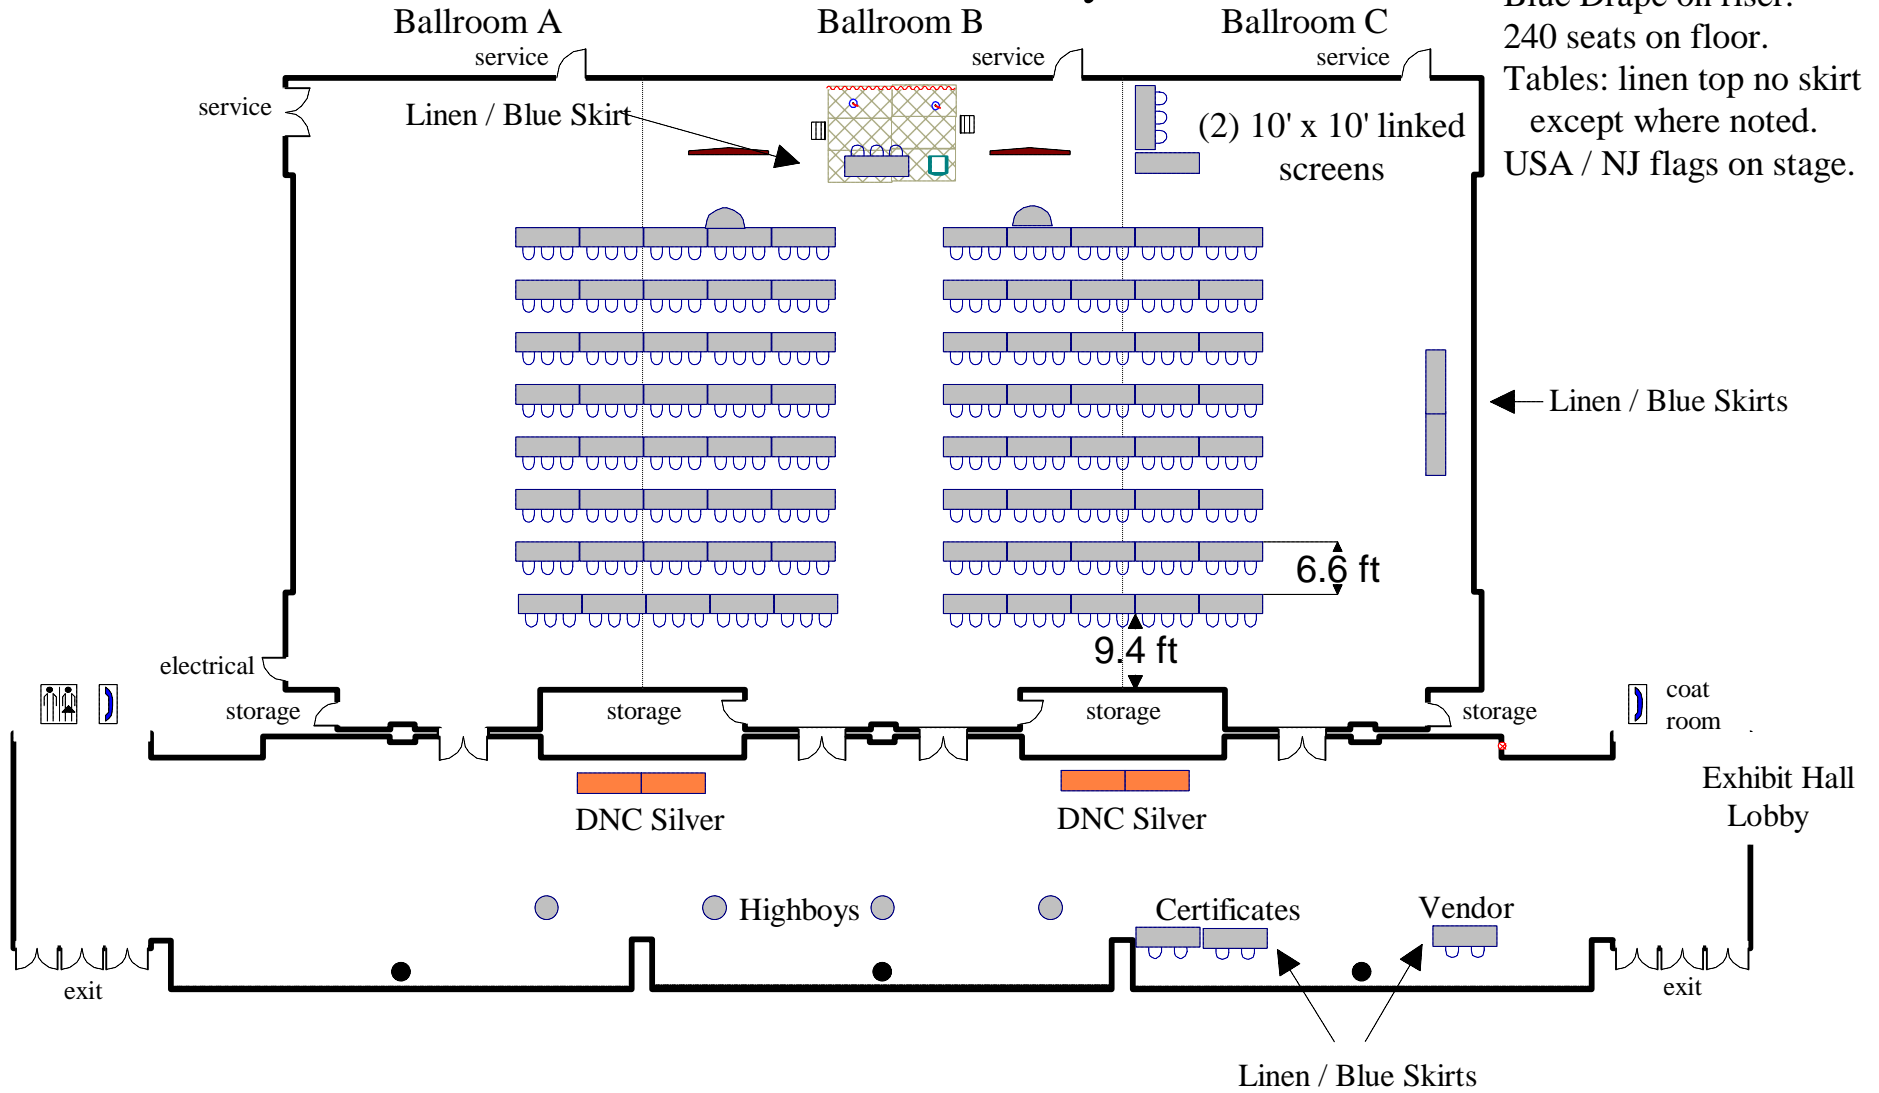

Ballroom and Lobby

Stage: 16'W x 12'D x 2'H
Steps on side. Safety Rails.
Blue Drape on riser.
240 seats on floor.
Tables: linen top no skirt
except where noted.
USA / NJ flags on stage.