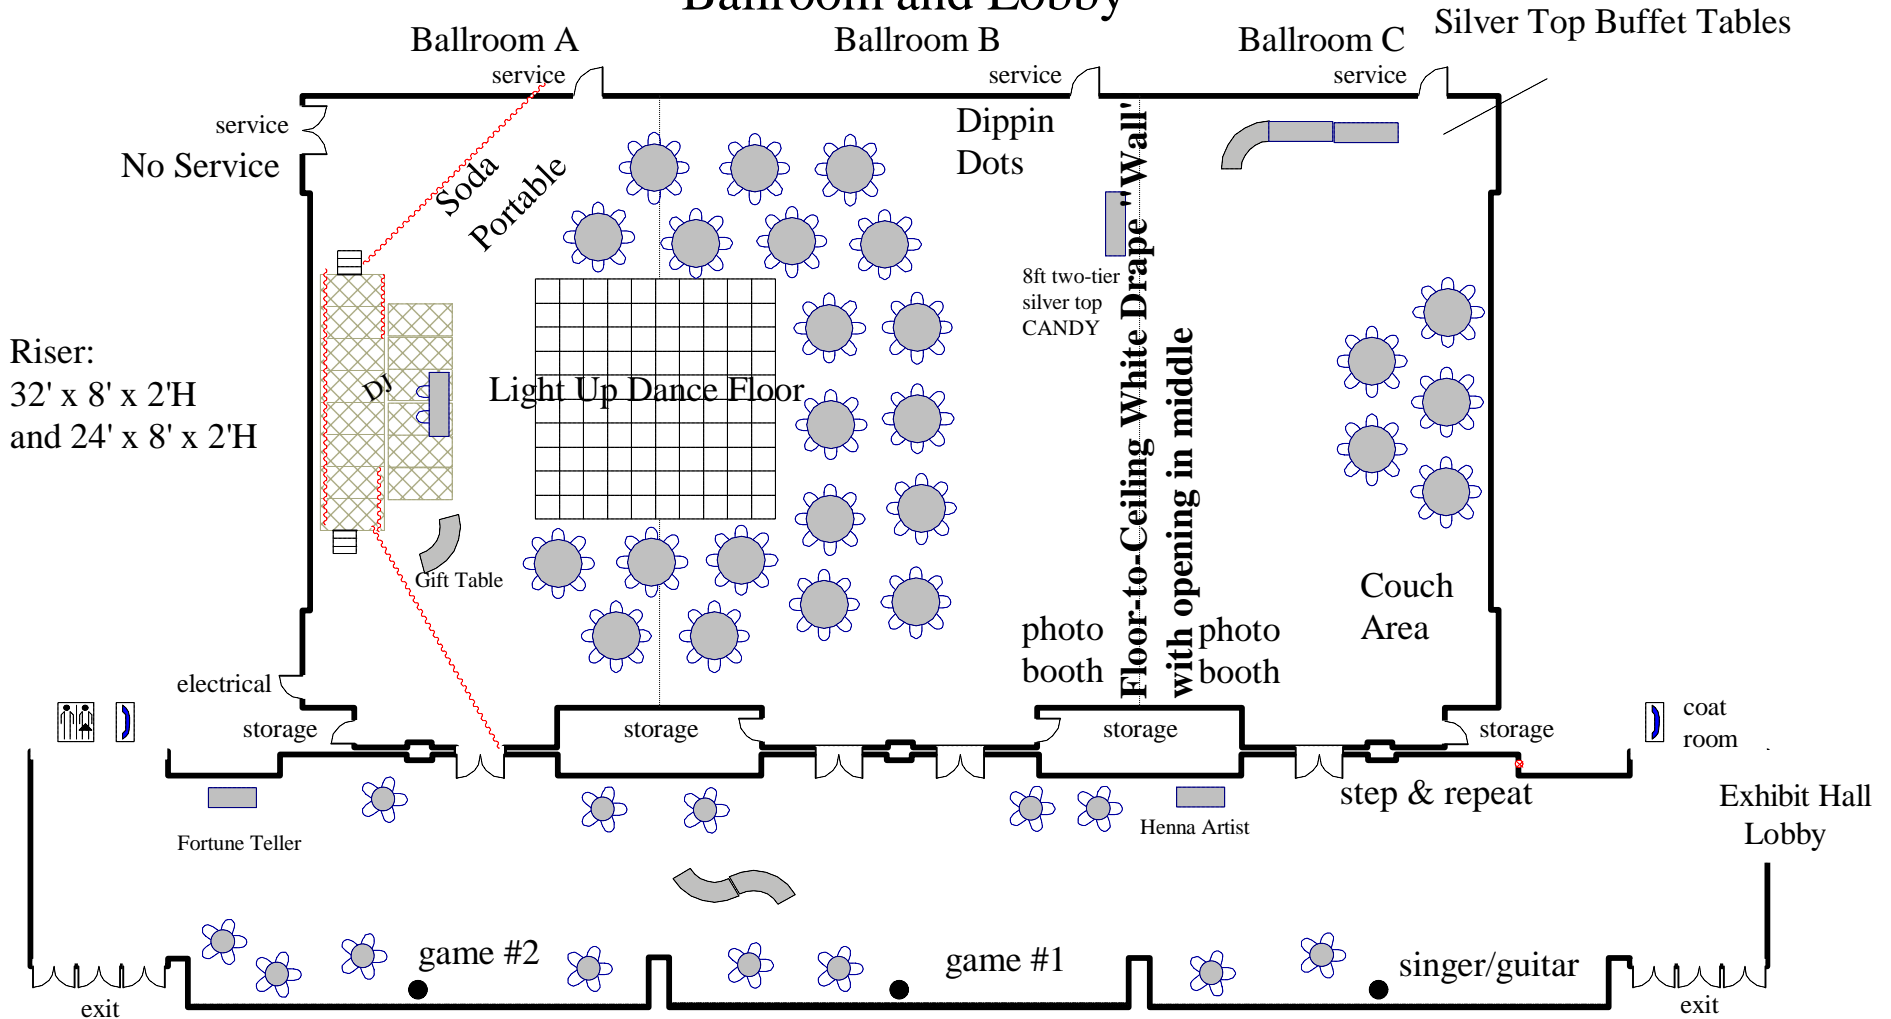

# Ballroom and Lobby

Riser:  
32' x 8' x 2'H  
and 24' x 8' x 2'H

service  
No Service

Ballroom A

Ballroom B

Ballroom C

Silver Top Buffet Tables

Light Up Dance Floor

Dippin Dots

8ft two-tier  
silver top  
CANDY

Floor-to-Ceiling White Drape  
Wall  
with opening in middle

Couch  
Area

photo  
booth

photo  
booth

step & repeat

coat  
room

Exhibit Hall  
Lobby

electrical

storage

storage

storage

storage

Fortune Teller

Henna Artist

game #2

game #1

singer/guitar

exit

exit