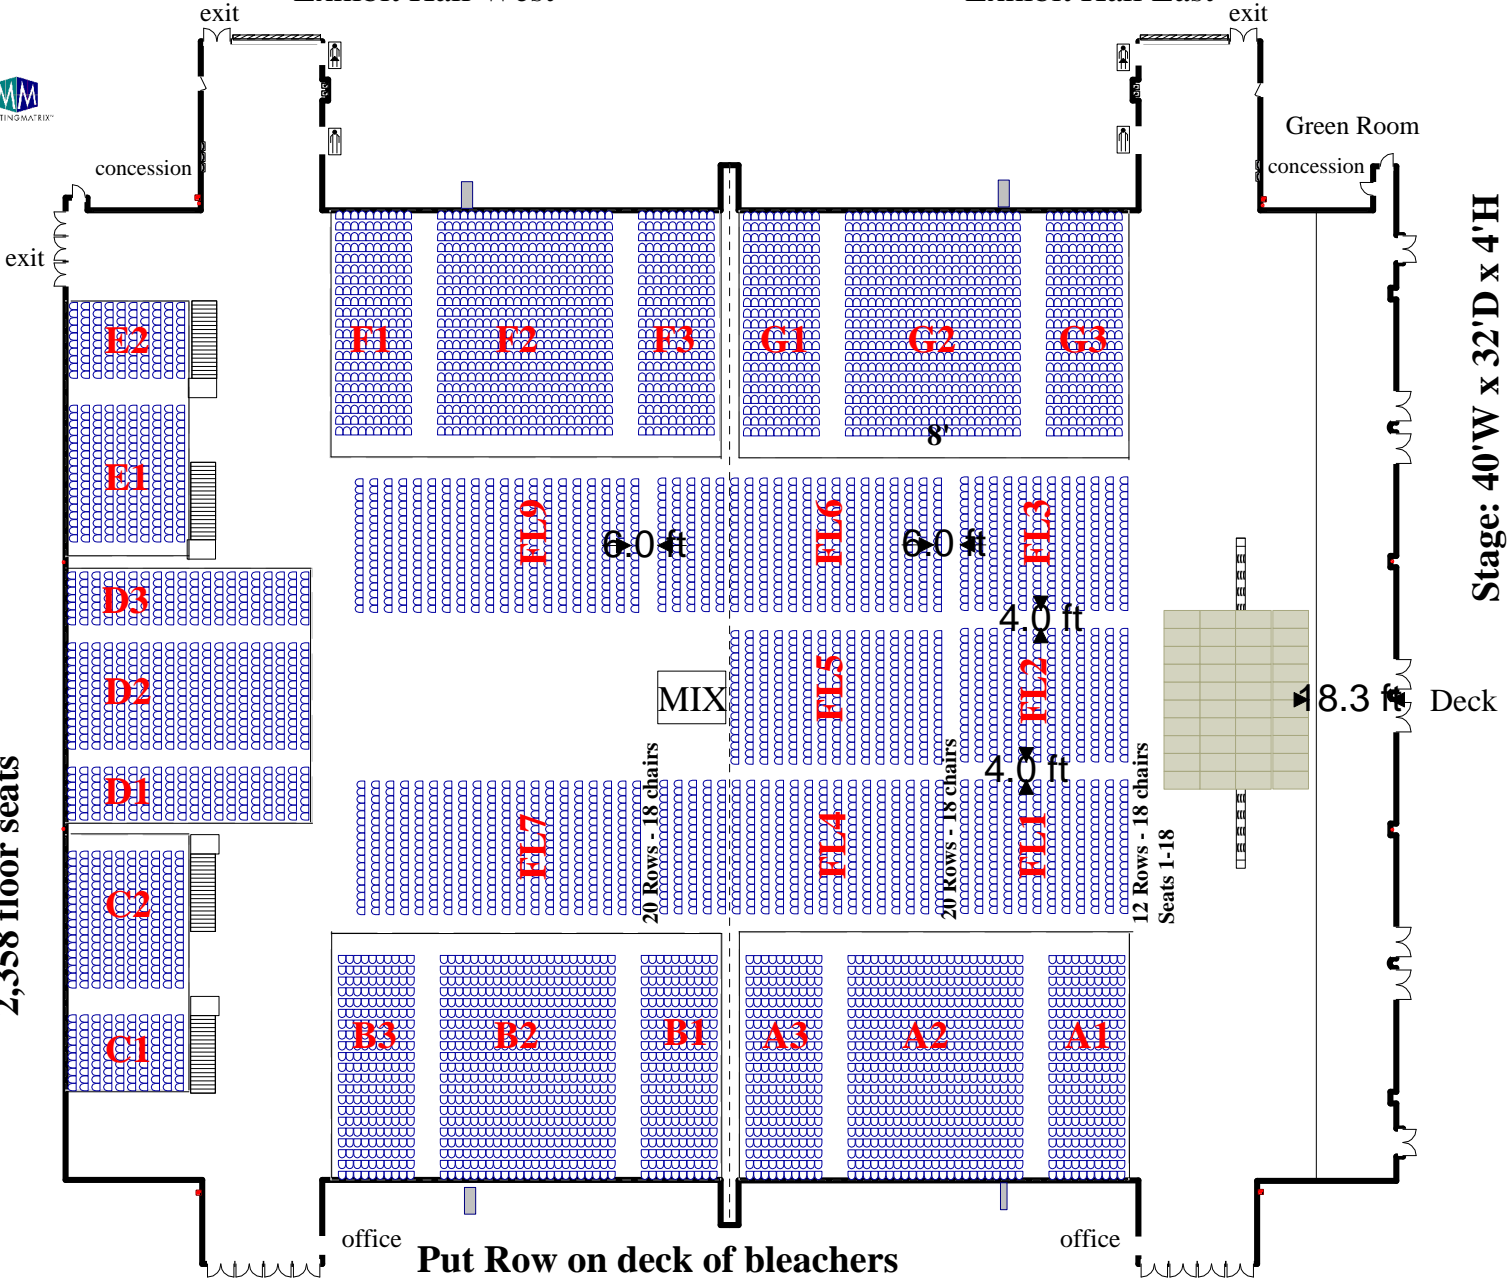

Exhibit Hall

Exhibit Hall West

Exhibit Hall East

Wildwoods Convention Center
7,090 seats total
4,732 bleacher seats
2,358 floor seats

Put Row on deck of bleachers
This will be row A
Number chairs same as Row B

Stage: 40'W x 32'D x 4'H

8.3' Deck