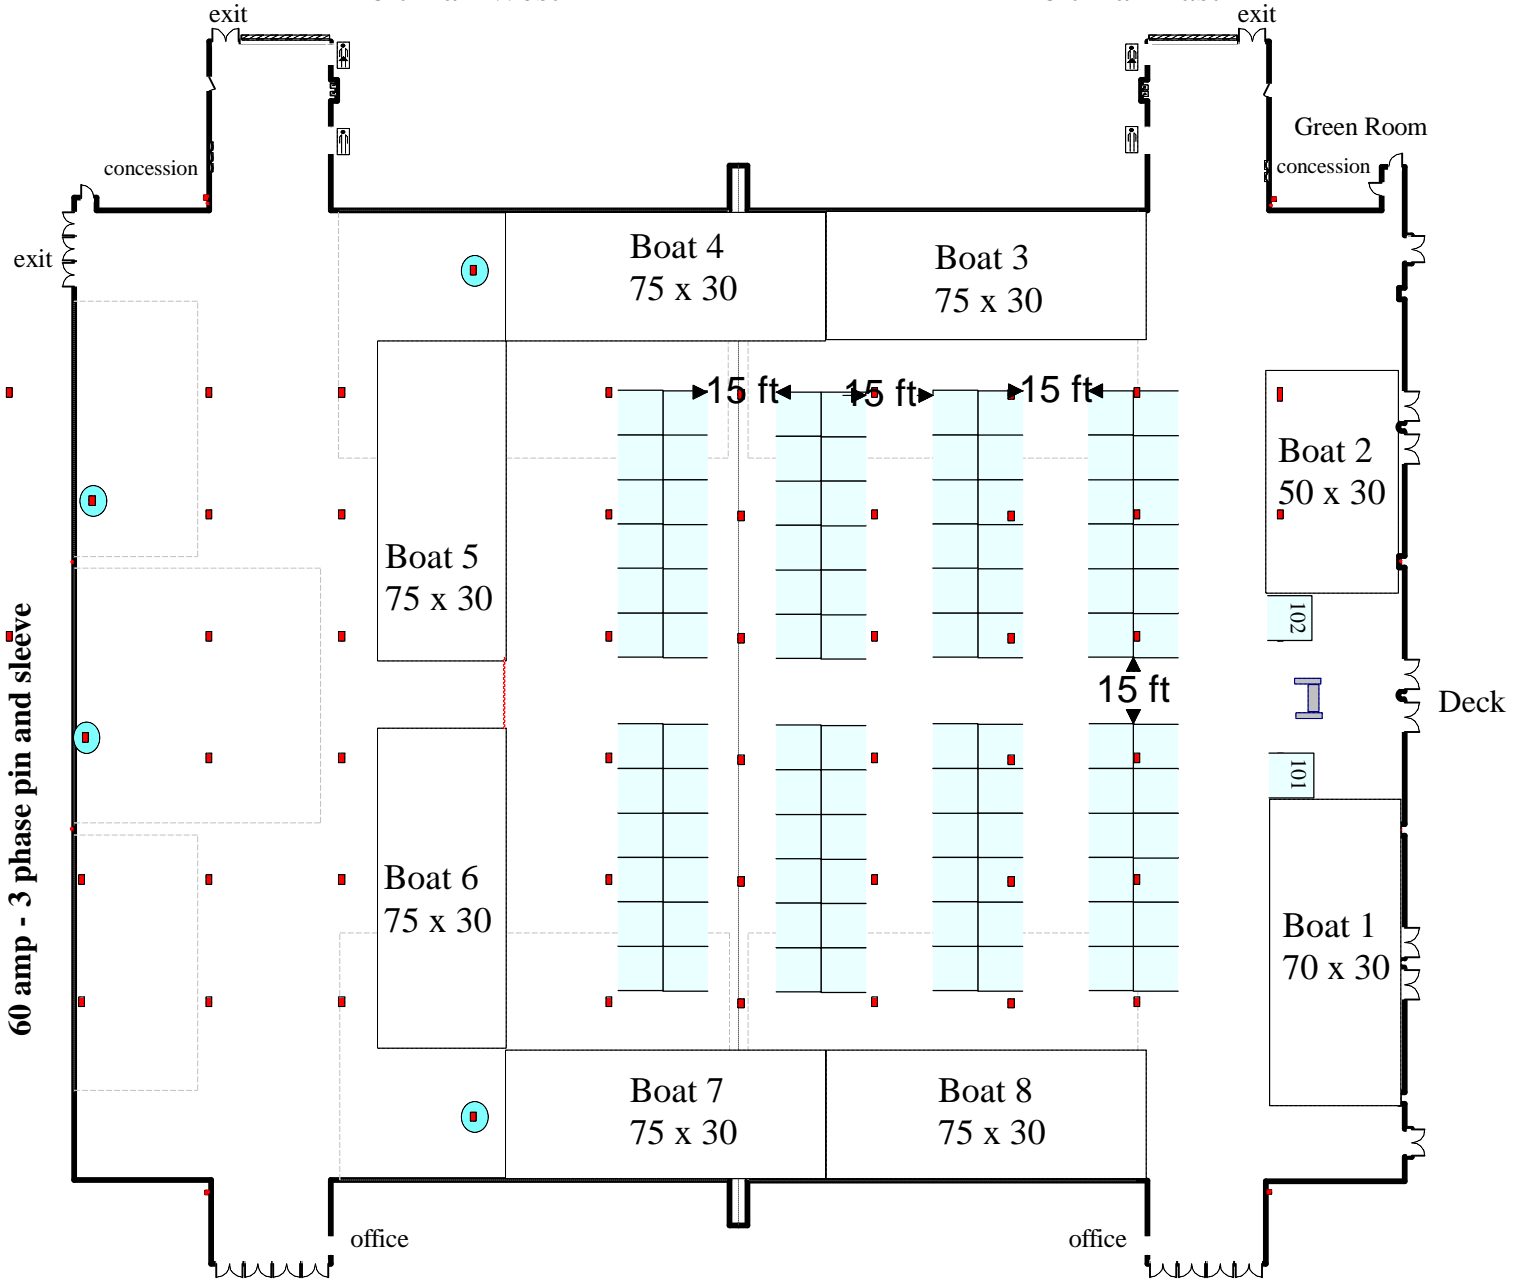

Exhibit Hall

Exhibit Hall West

Exhibit Hall East

-  Floor Box - 30' on center
All contain phone,
internet & cable
60 amp - 3 phase pin and sleeve
-  Floor Box +
Clear Com & Mic

This document was created with Win2PDF available at <http://www.win2pdf.com>.
The unregistered version of Win2PDF is for evaluation or non-commercial use only.
This page will not be added after purchasing Win2PDF.